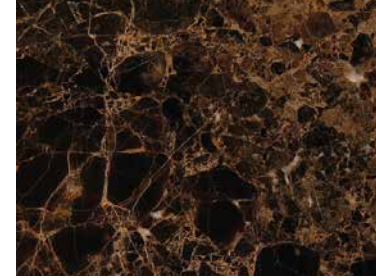

W140 D60 H75

DETAILS | BARBARA DESK

MATERIAL
COLLECTION | 2016

MARBLE
BLACK LAURENT

MARBLE
DARK EMPERADOR

MARBLE
WHITE VOLAGUS

ASH WOOD
CHARCOAL ASH

ASH WOOD
KAFE' ASH