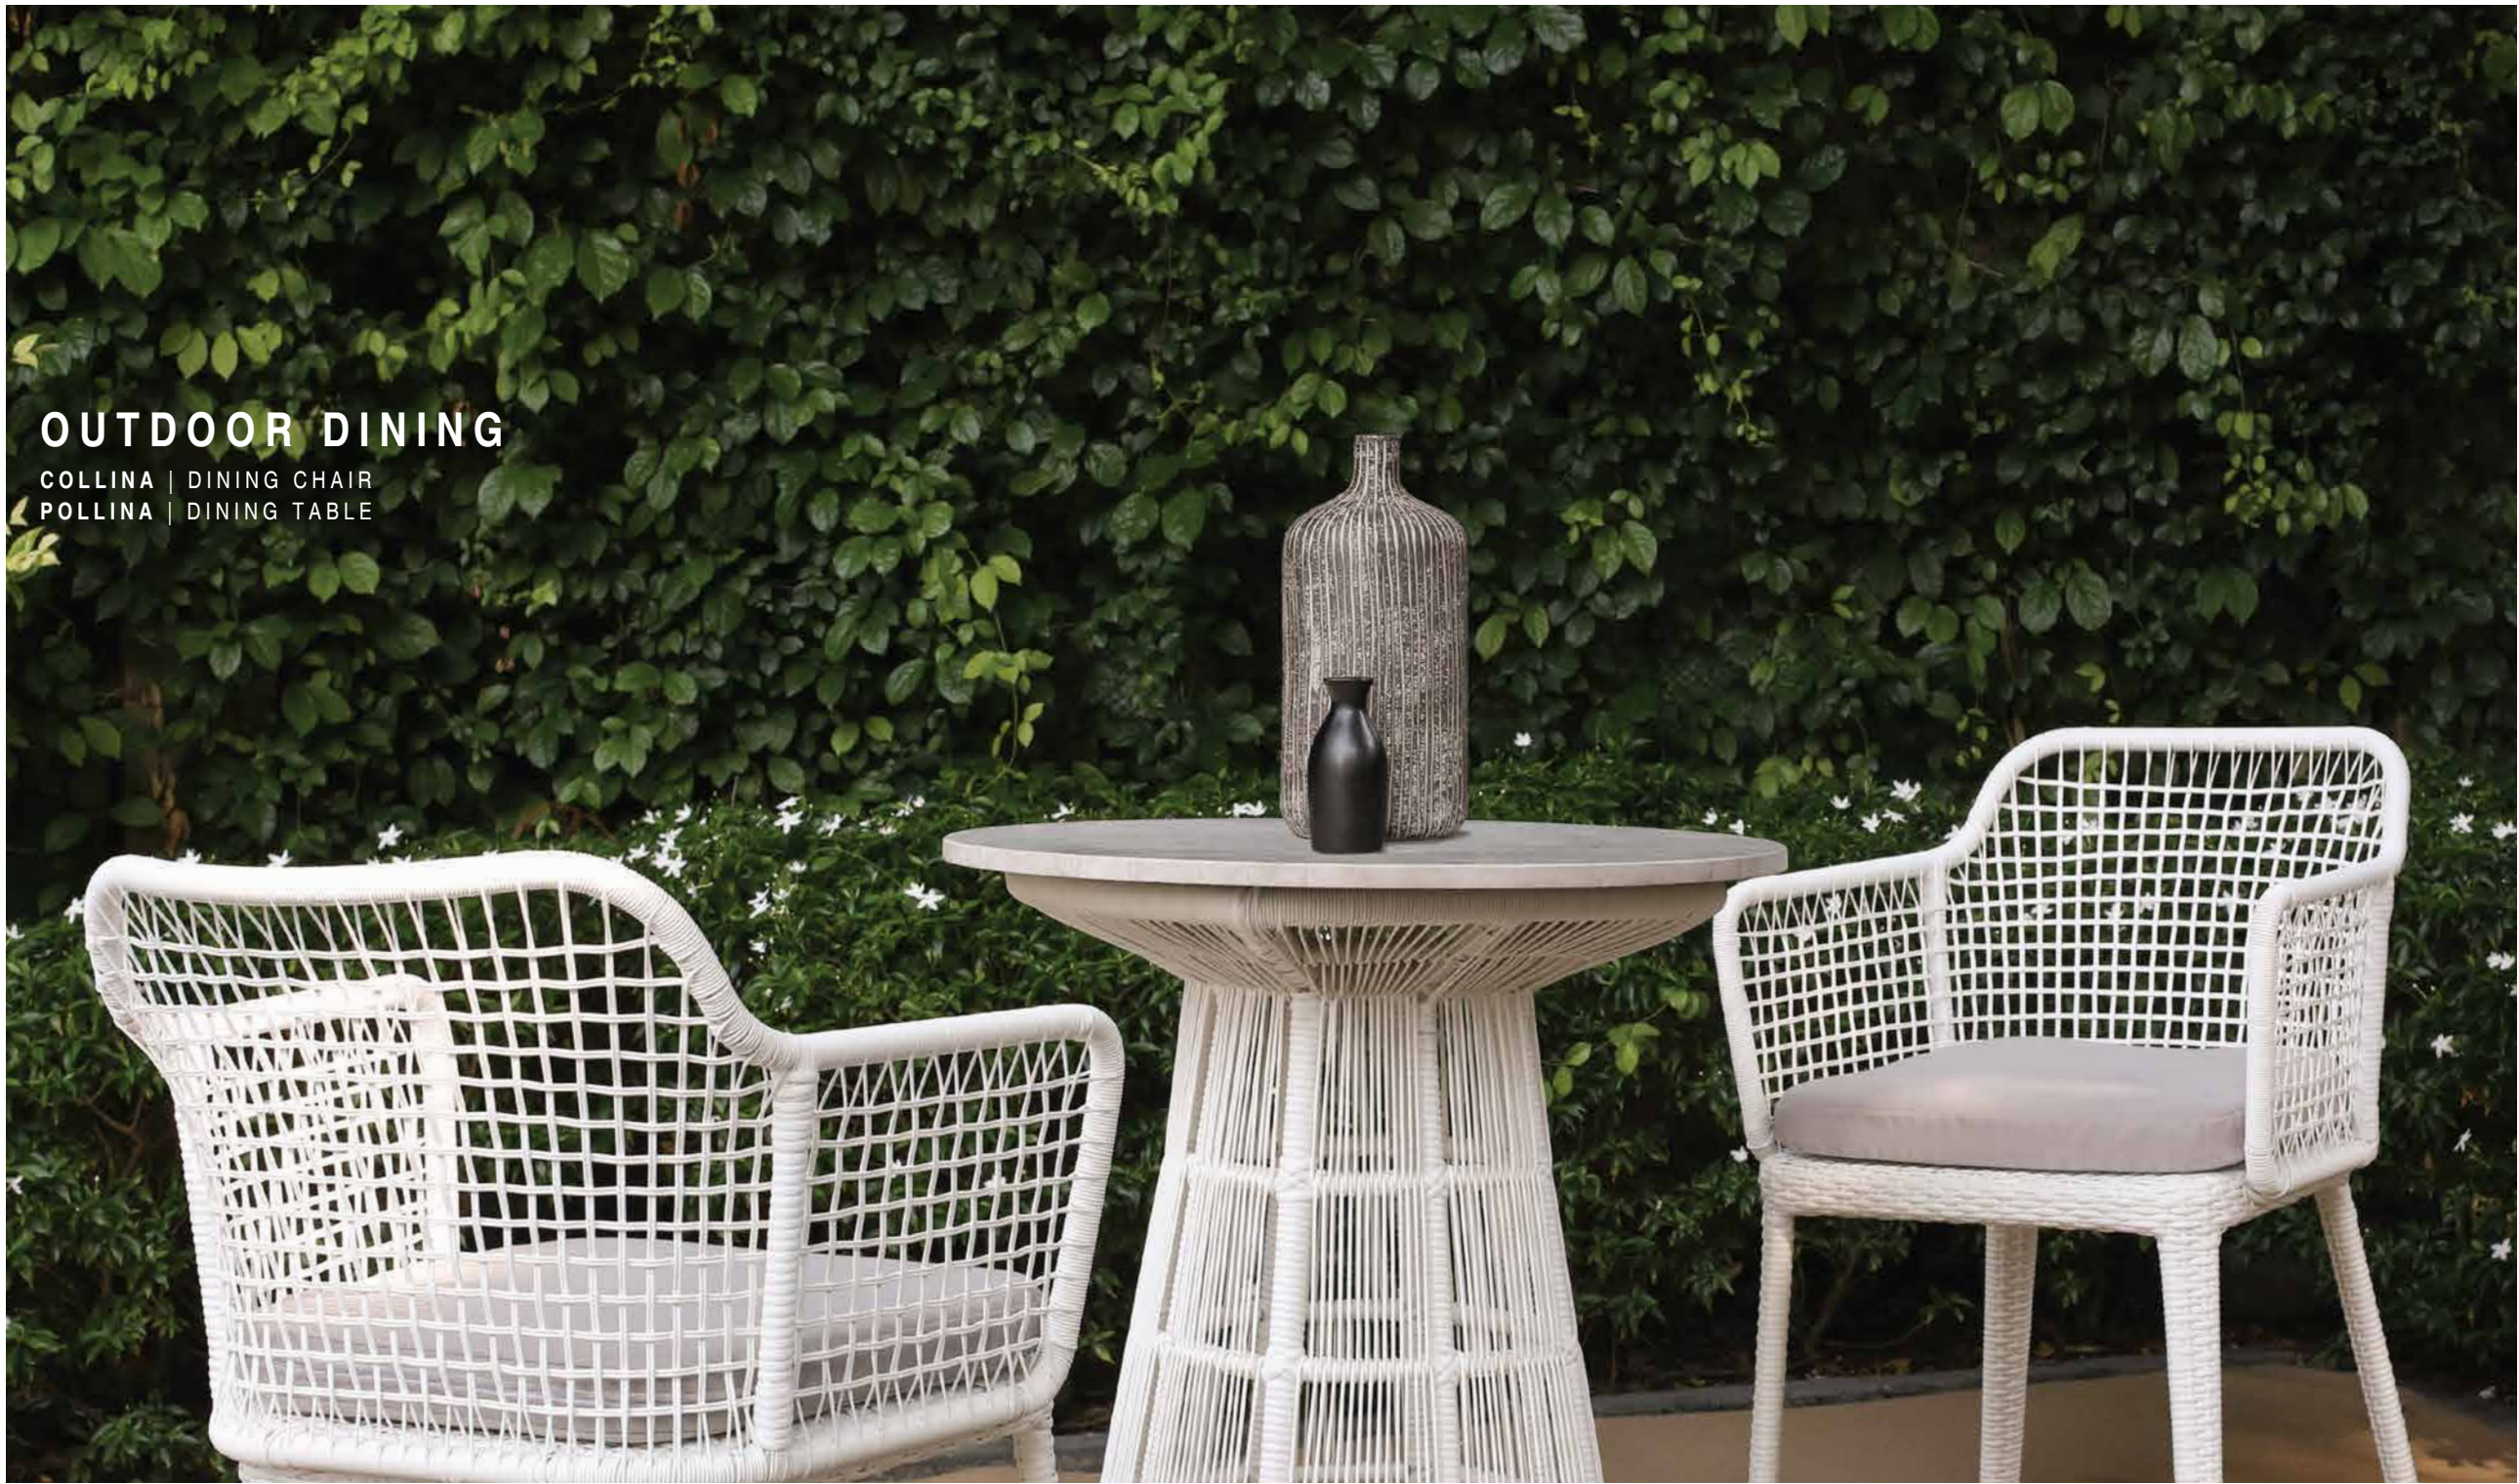

OUTDOOR DINING

COLLINA | DINING CHAIR
POLLINA | DINING TABLE