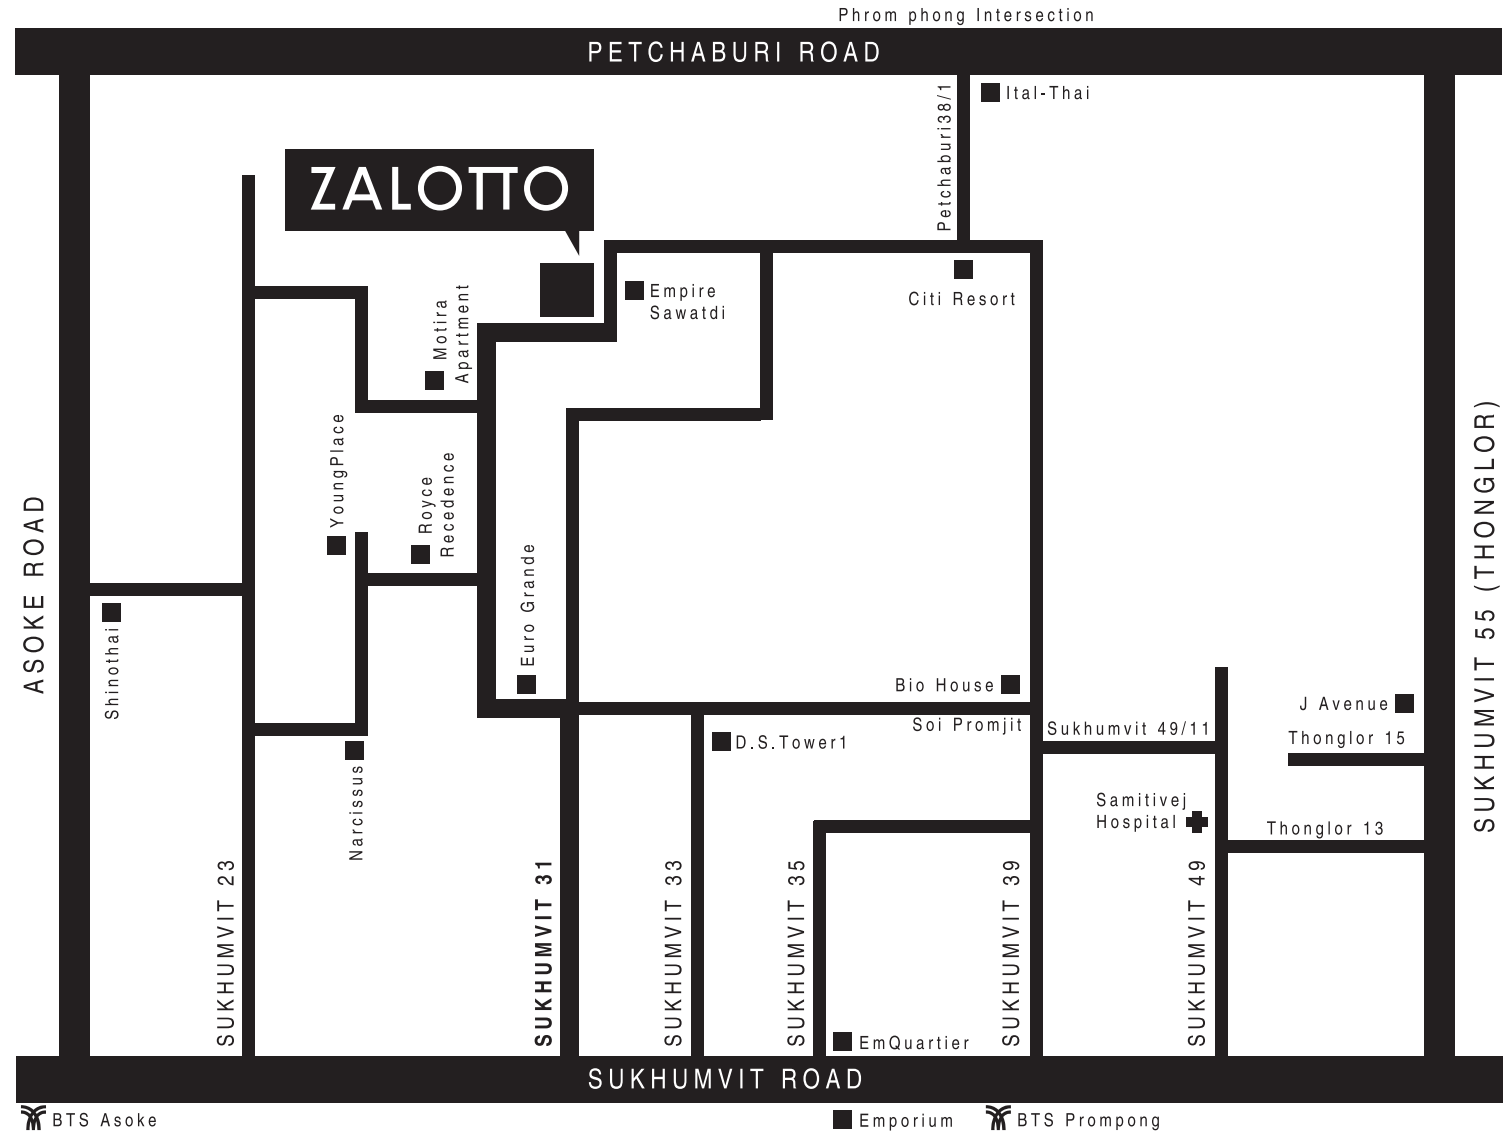

ZALOTTO

235/32 SUKHUMVIT 31 KLONGTON NUEA
WATTANA BANGKOK 10100
TEL : 02-662-3118

CONTACT@ZALOTTO.COM

FACEBOOK.COM/ZALOTTO31