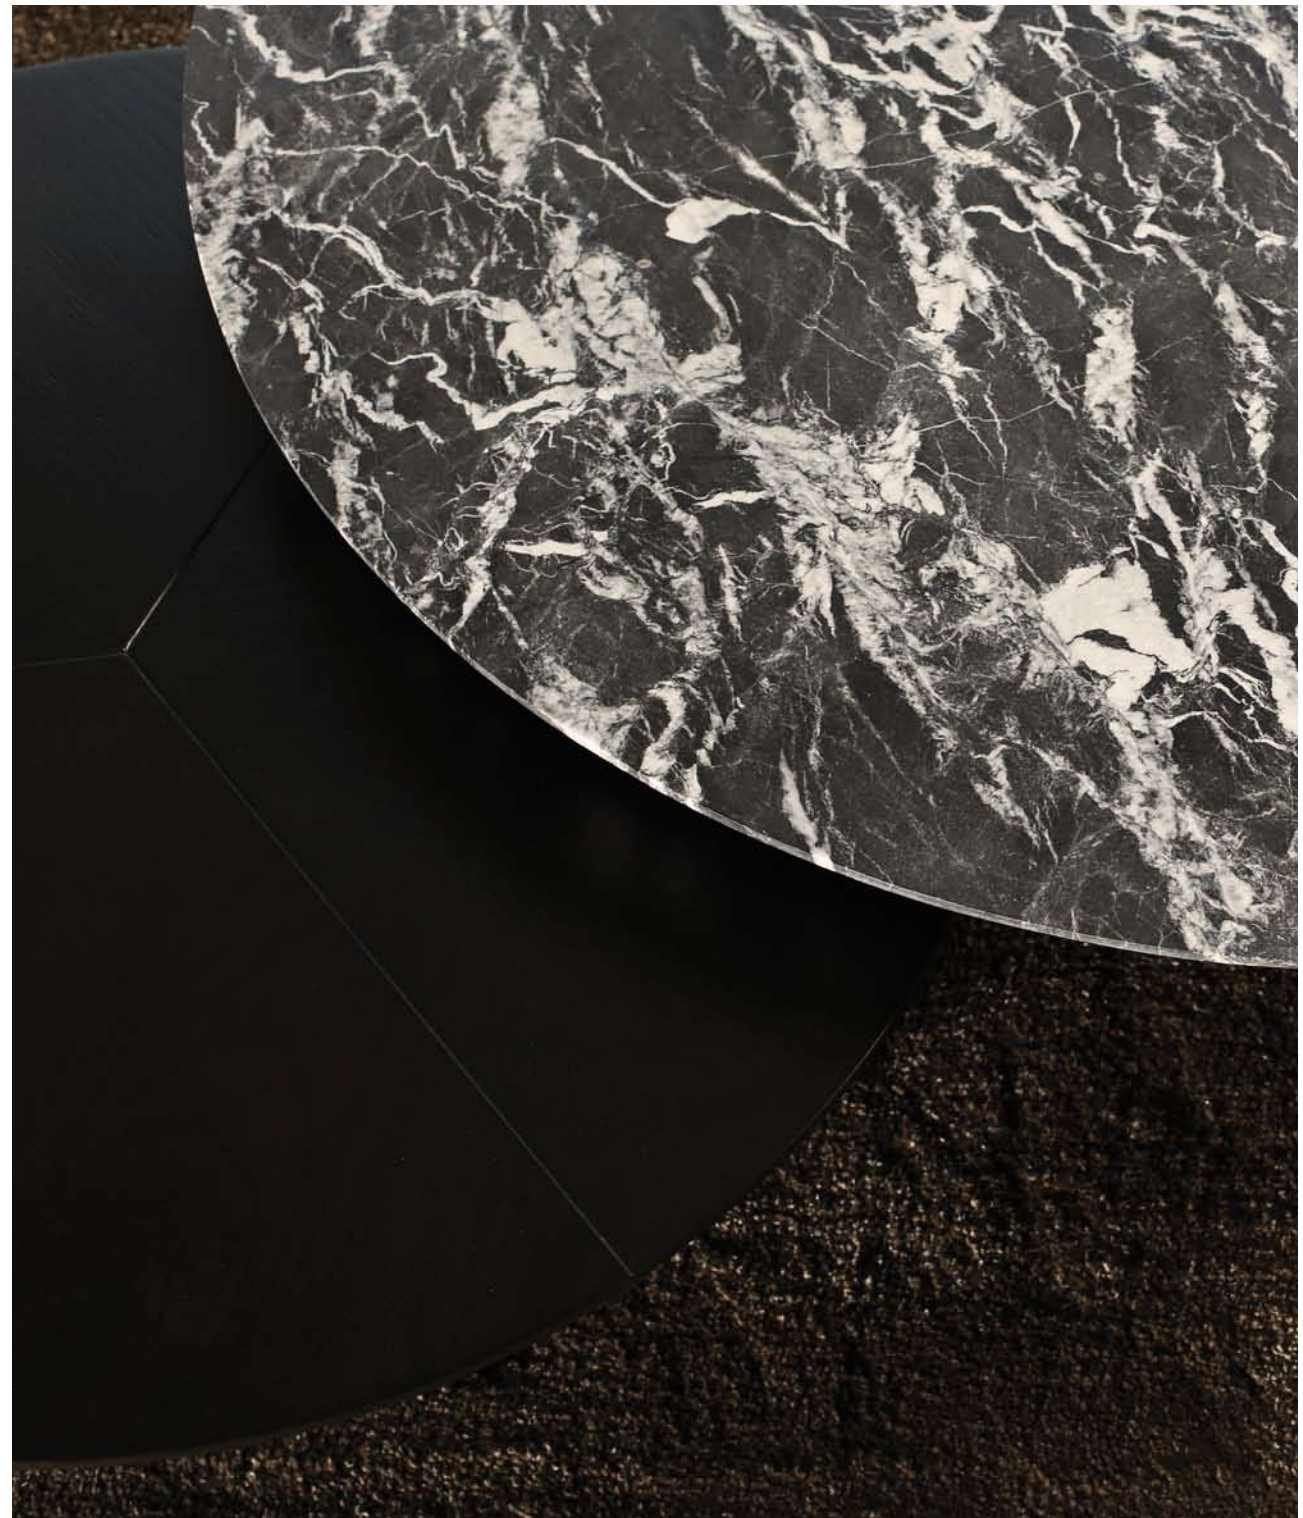

DETAILS | TRI